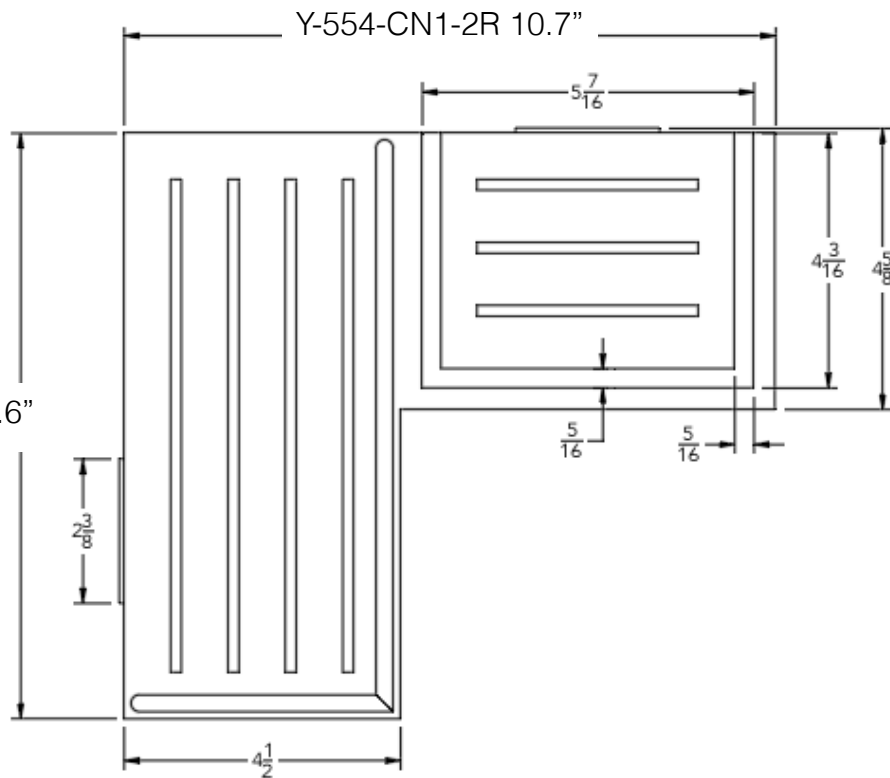

**Specified Model:** \_\_\_\_\_  
**Finish Detail:** \_\_\_\_\_  
**Notes:** \_\_\_\_\_

Dimensions in inches

FRONT

TOP

Y-554-CN1-2R 9.6"

SIDE

NOTE: Dimensions subject to change without notice.