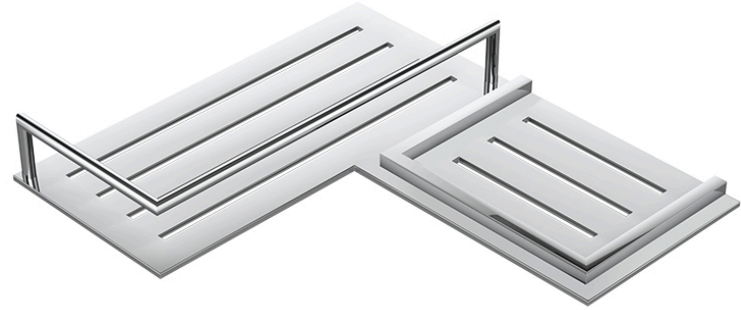

## FEATURES

- Premium 304 Grade Stainless Steel
- Solid Mount Construction
- Concealed Installation Hardware
- State of the art wall anchors included for installation on Dry wall or Tile.

## Y | S H E L F

SERIES 550

Model	Product	Finishes
Y-554 CN1-2R-P	10.7" X 9.6" Shelf	17 Finishes Available

FINISHES	Polished (-P)	Brushed Bronze (-BBRZ)	Light Beige (-LTBGE)
	Brushed (-B)	Antique Brass (-ABRS)	Grey (-GRAY)
	Brushed Gold (-BGLD)	Antique Copper (-ACOP)	Beige (-BEIGE)
	Matte Black (-BLK)	Matte White (-WHT)	Polished Gold (-PGLD)
	Oil Rubbed Bronze (-ORB)	Brushed Black (-BRBLK)	Polished Rose Gold (-PRGD)
	Brushed Brass (-BBRS)	Brushed Rose Gold (-BRGD)	