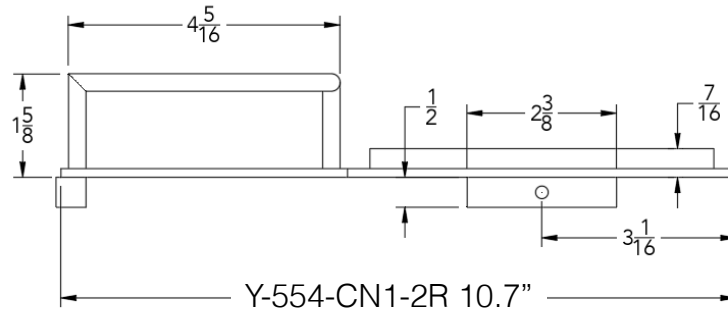

**Specified Model:** \_\_\_\_\_  
**Finish Detail:** \_\_\_\_\_  
**Notes:** \_\_\_\_\_

Dimensions in inches

FRONT

TOP

Y-554-CN1-2R 9.6"

SIDE

NOTE: Dimensions subject to change without notice.